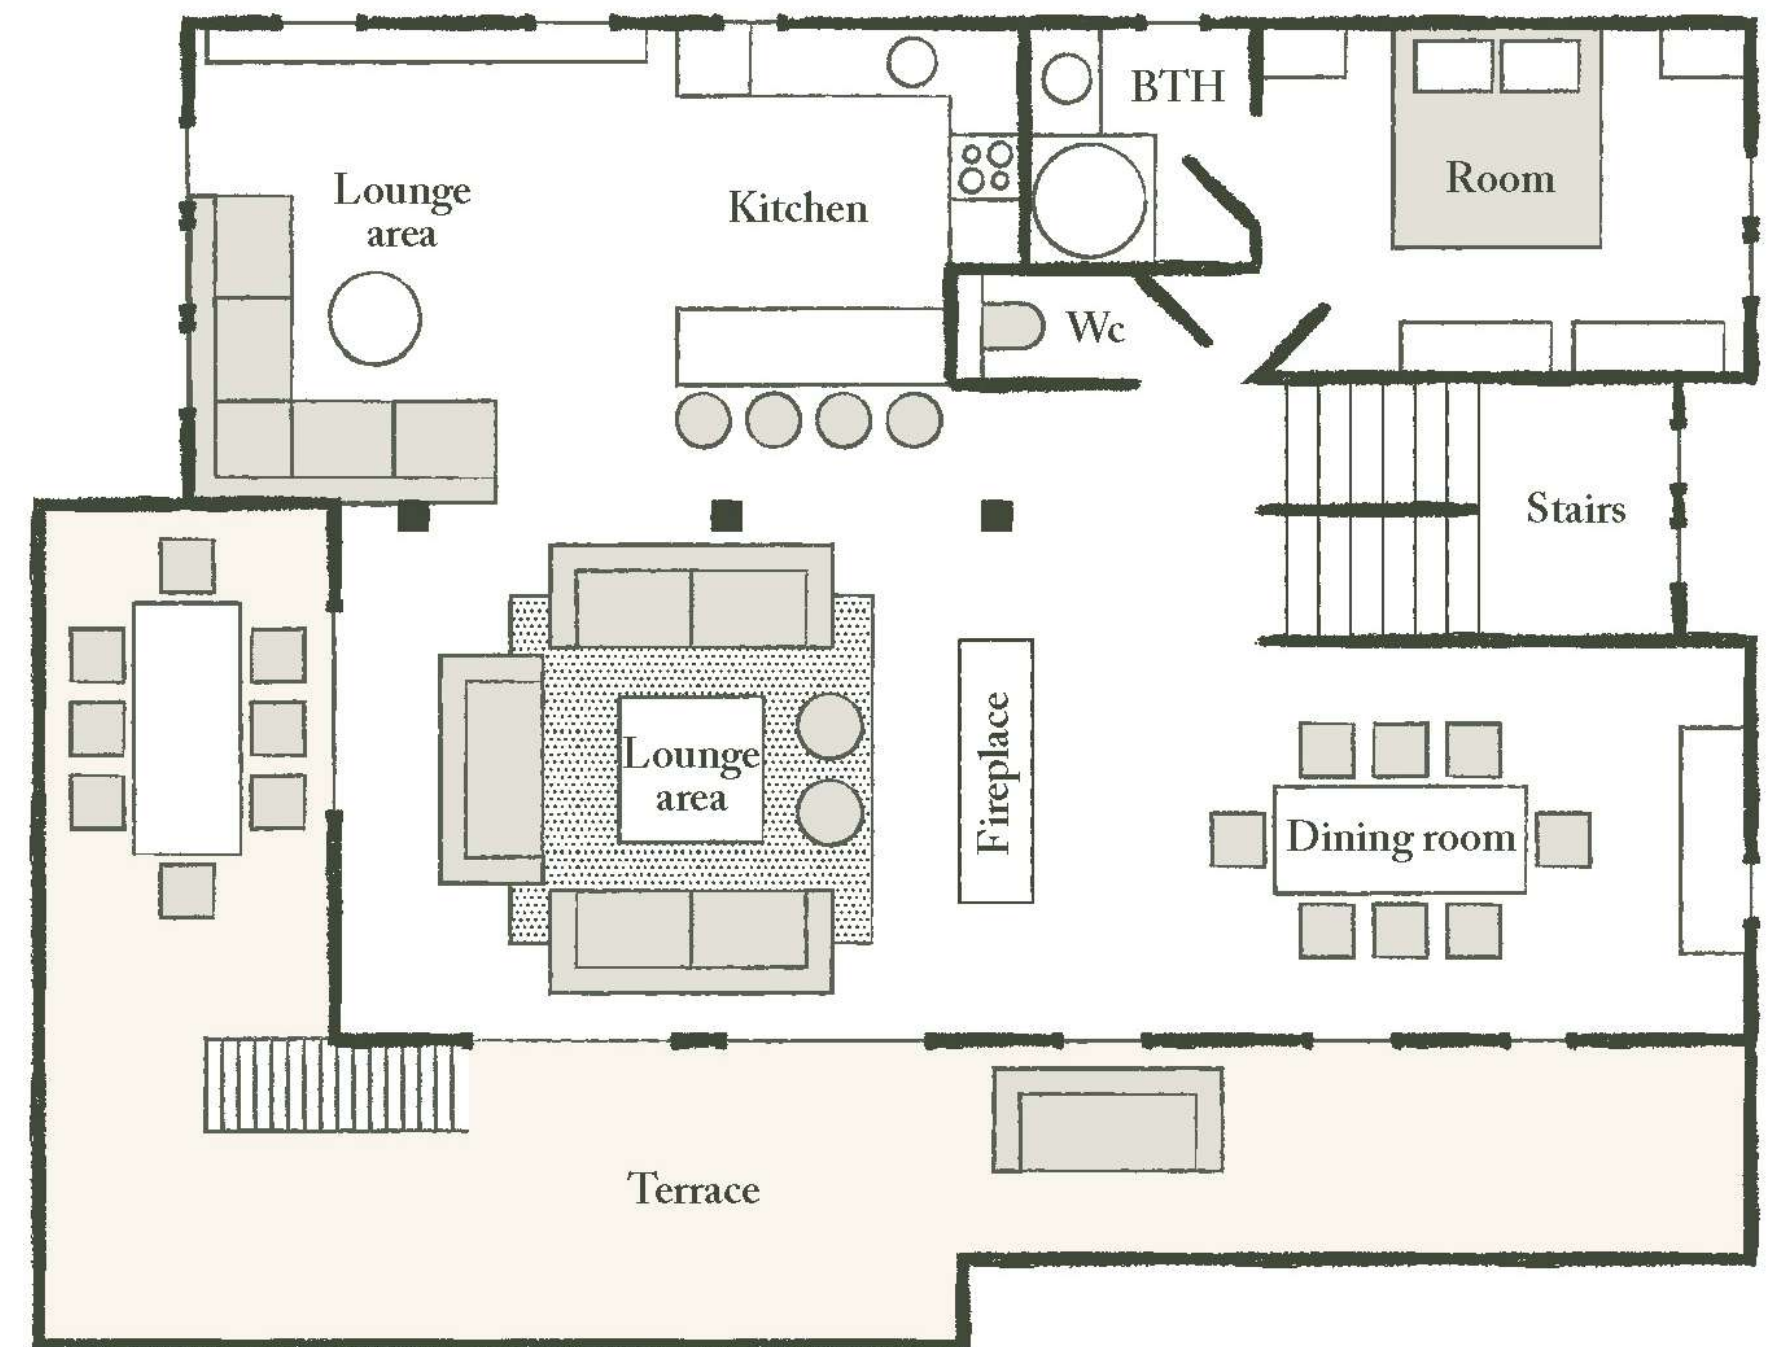

## THE GARDEN FLOOR

*Renovation work completed in 2023*

It comprises a private studio with 1 bedroom plus an enclosed Savoyard bed. A bathroom or shower and toilet, a kitchen with dining area and a cosy lounge opening onto the private terrace.

A large utility room and an adjoining shower room with toilet.

A recent magnificent suite, independent of the studio, with dressing room and a very beautiful shower room and toilet.

## THE MAIN FLOOR

*Totally renovated in 2023*

A large living room with a contemporary fireplace and large sofas.

Large picture windows open onto the balcony. Adjoining the large living room is the dining room, with its large oak table. A small TV lounge opens onto a beautiful contemporary open-plan kitchen with a bar, ideal for family get-togethers.

A separate toilet and a double bedroom with its own shower room.