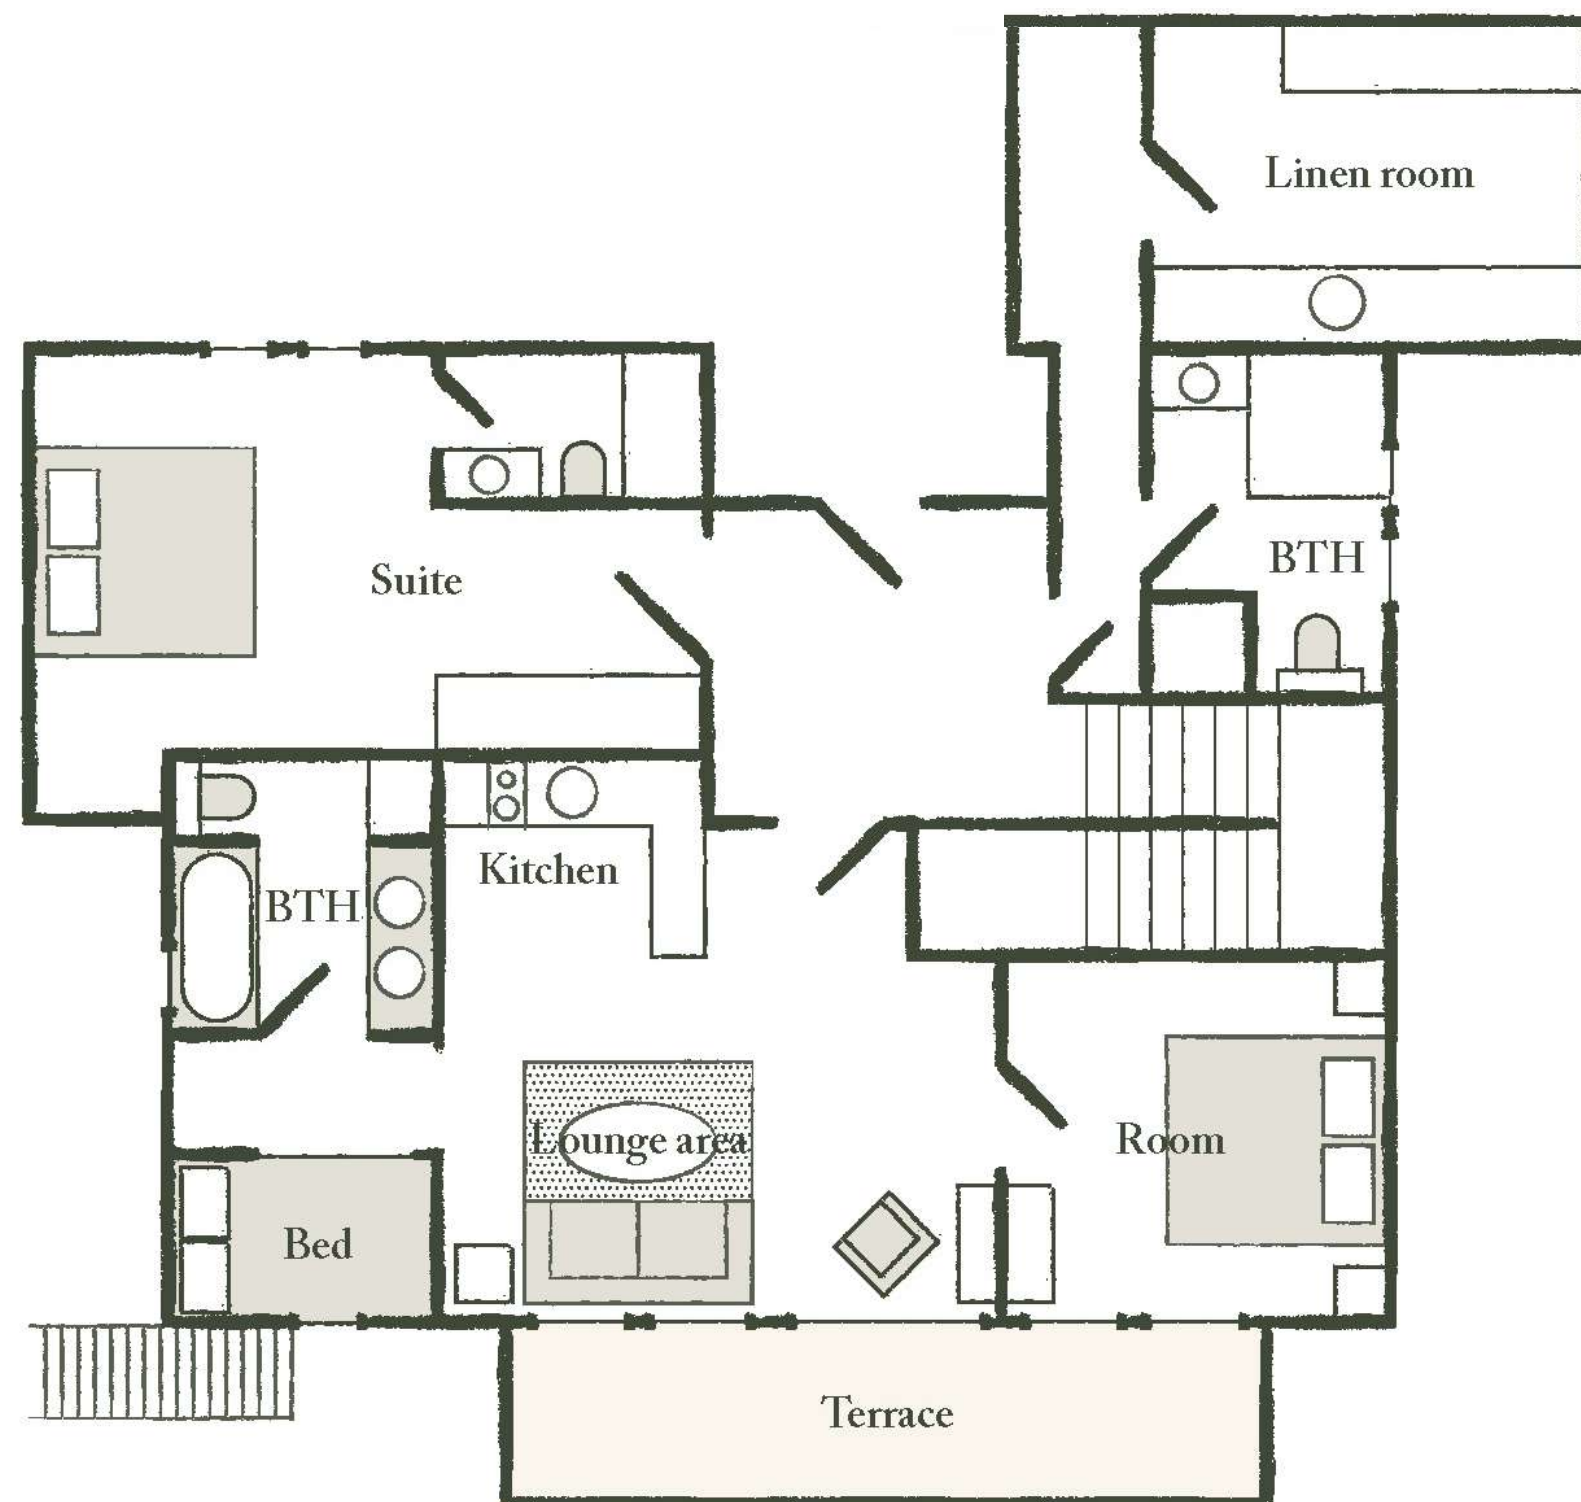

## THE GARDEN FLOOR

*Renovation work completed in 2023*

It comprises a private studio with 1 bedroom plus an enclosed Savoyard bed. A bathroom or shower and toilet, a kitchen with dining area and a cosy lounge opening onto the private terrace.

A large utility room and an adjoining shower room with toilet.

A recent magnificent suite, independent of the studio, with dressing room and a very beautiful shower room and toilet.

## THE MAIN FLOOR

*Totally renovated in 2023*

A large living room with a contemporary fireplace and large sofas.

Large picture windows open onto the balcony. Adjoining the large living room is the dining room, with its large oak table. A small TV lounge opens onto a beautiful contemporary open-plan kitchen with a bar, ideal for family get-togethers.

## THE TOP FLOOR

2 bedrooms with character and 2 bathrooms occupy this charming floor under the wooden roof structure. The master bedroom, with its en suite bathroom and private balcony, is absolutely romantic. Lastly, there is a children's area under the roof structure with a single bed.