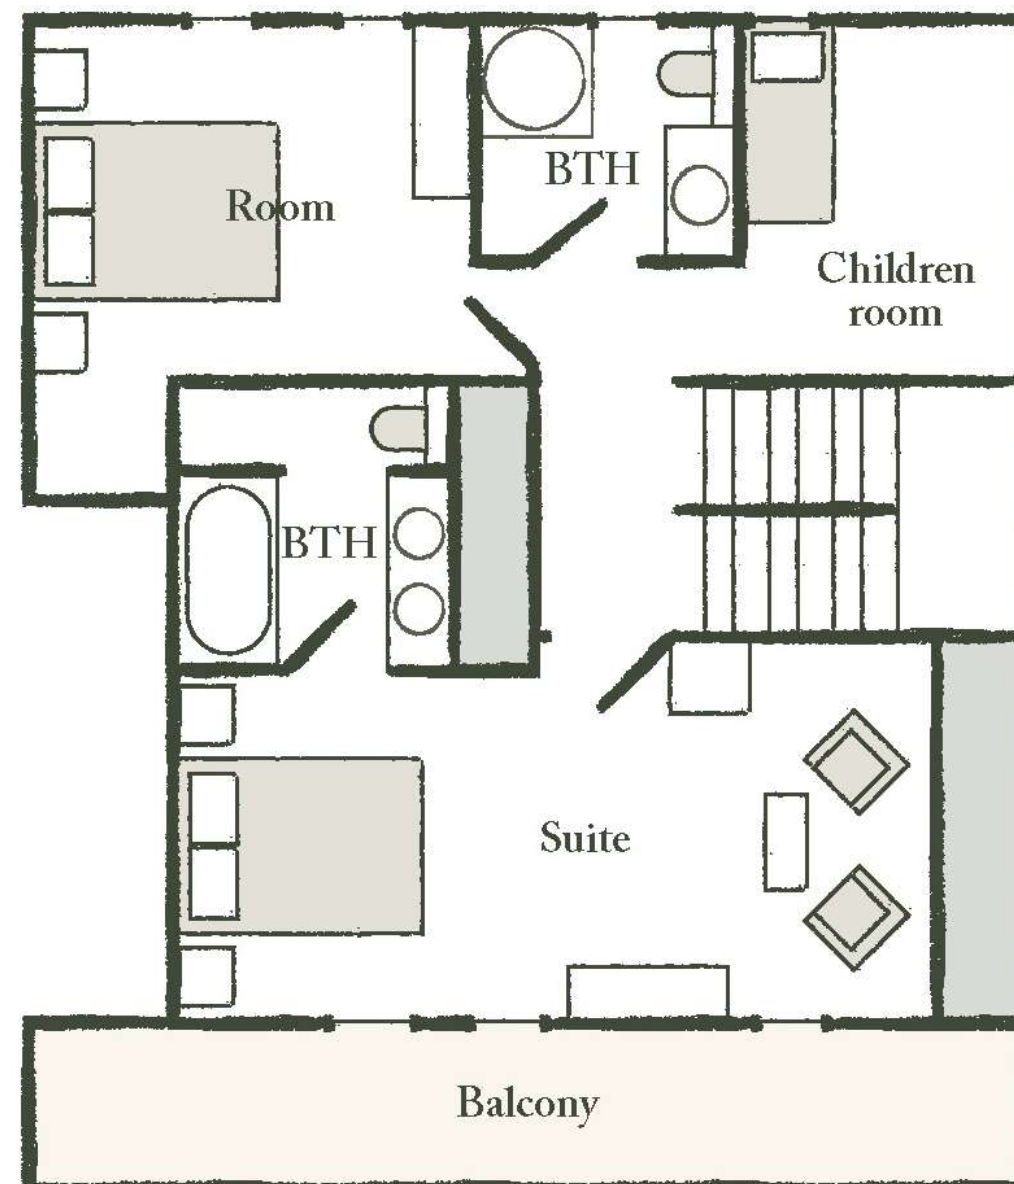

A large utility room and an adjoining shower room with toilet.

A recent magnificent suite, independent of the studio, with dressing room and a very beautiful shower room and toilet.

## THE MAIN FLOOR

*Totally renovated in 2023*

A large living room with a contemporary fireplace and large sofas.

Large picture windows open onto the balcony. Adjoining the large living room is the dining room, with its large oak table. A small TV lounge opens onto a beautiful contemporary open-plan kitchen with a bar, ideal for family get-togethers.

A separate toilet and a double bedroom with its own shower room.

## THE TOP FLOOR

2 bedrooms with character and 2 bathrooms occupy this charming floor under the wooden roof structure. The master bedroom, with its en suite bathroom and private balcony, is absolutely romantic. Lastly, there is a children's area under the roof structure with a single bed.